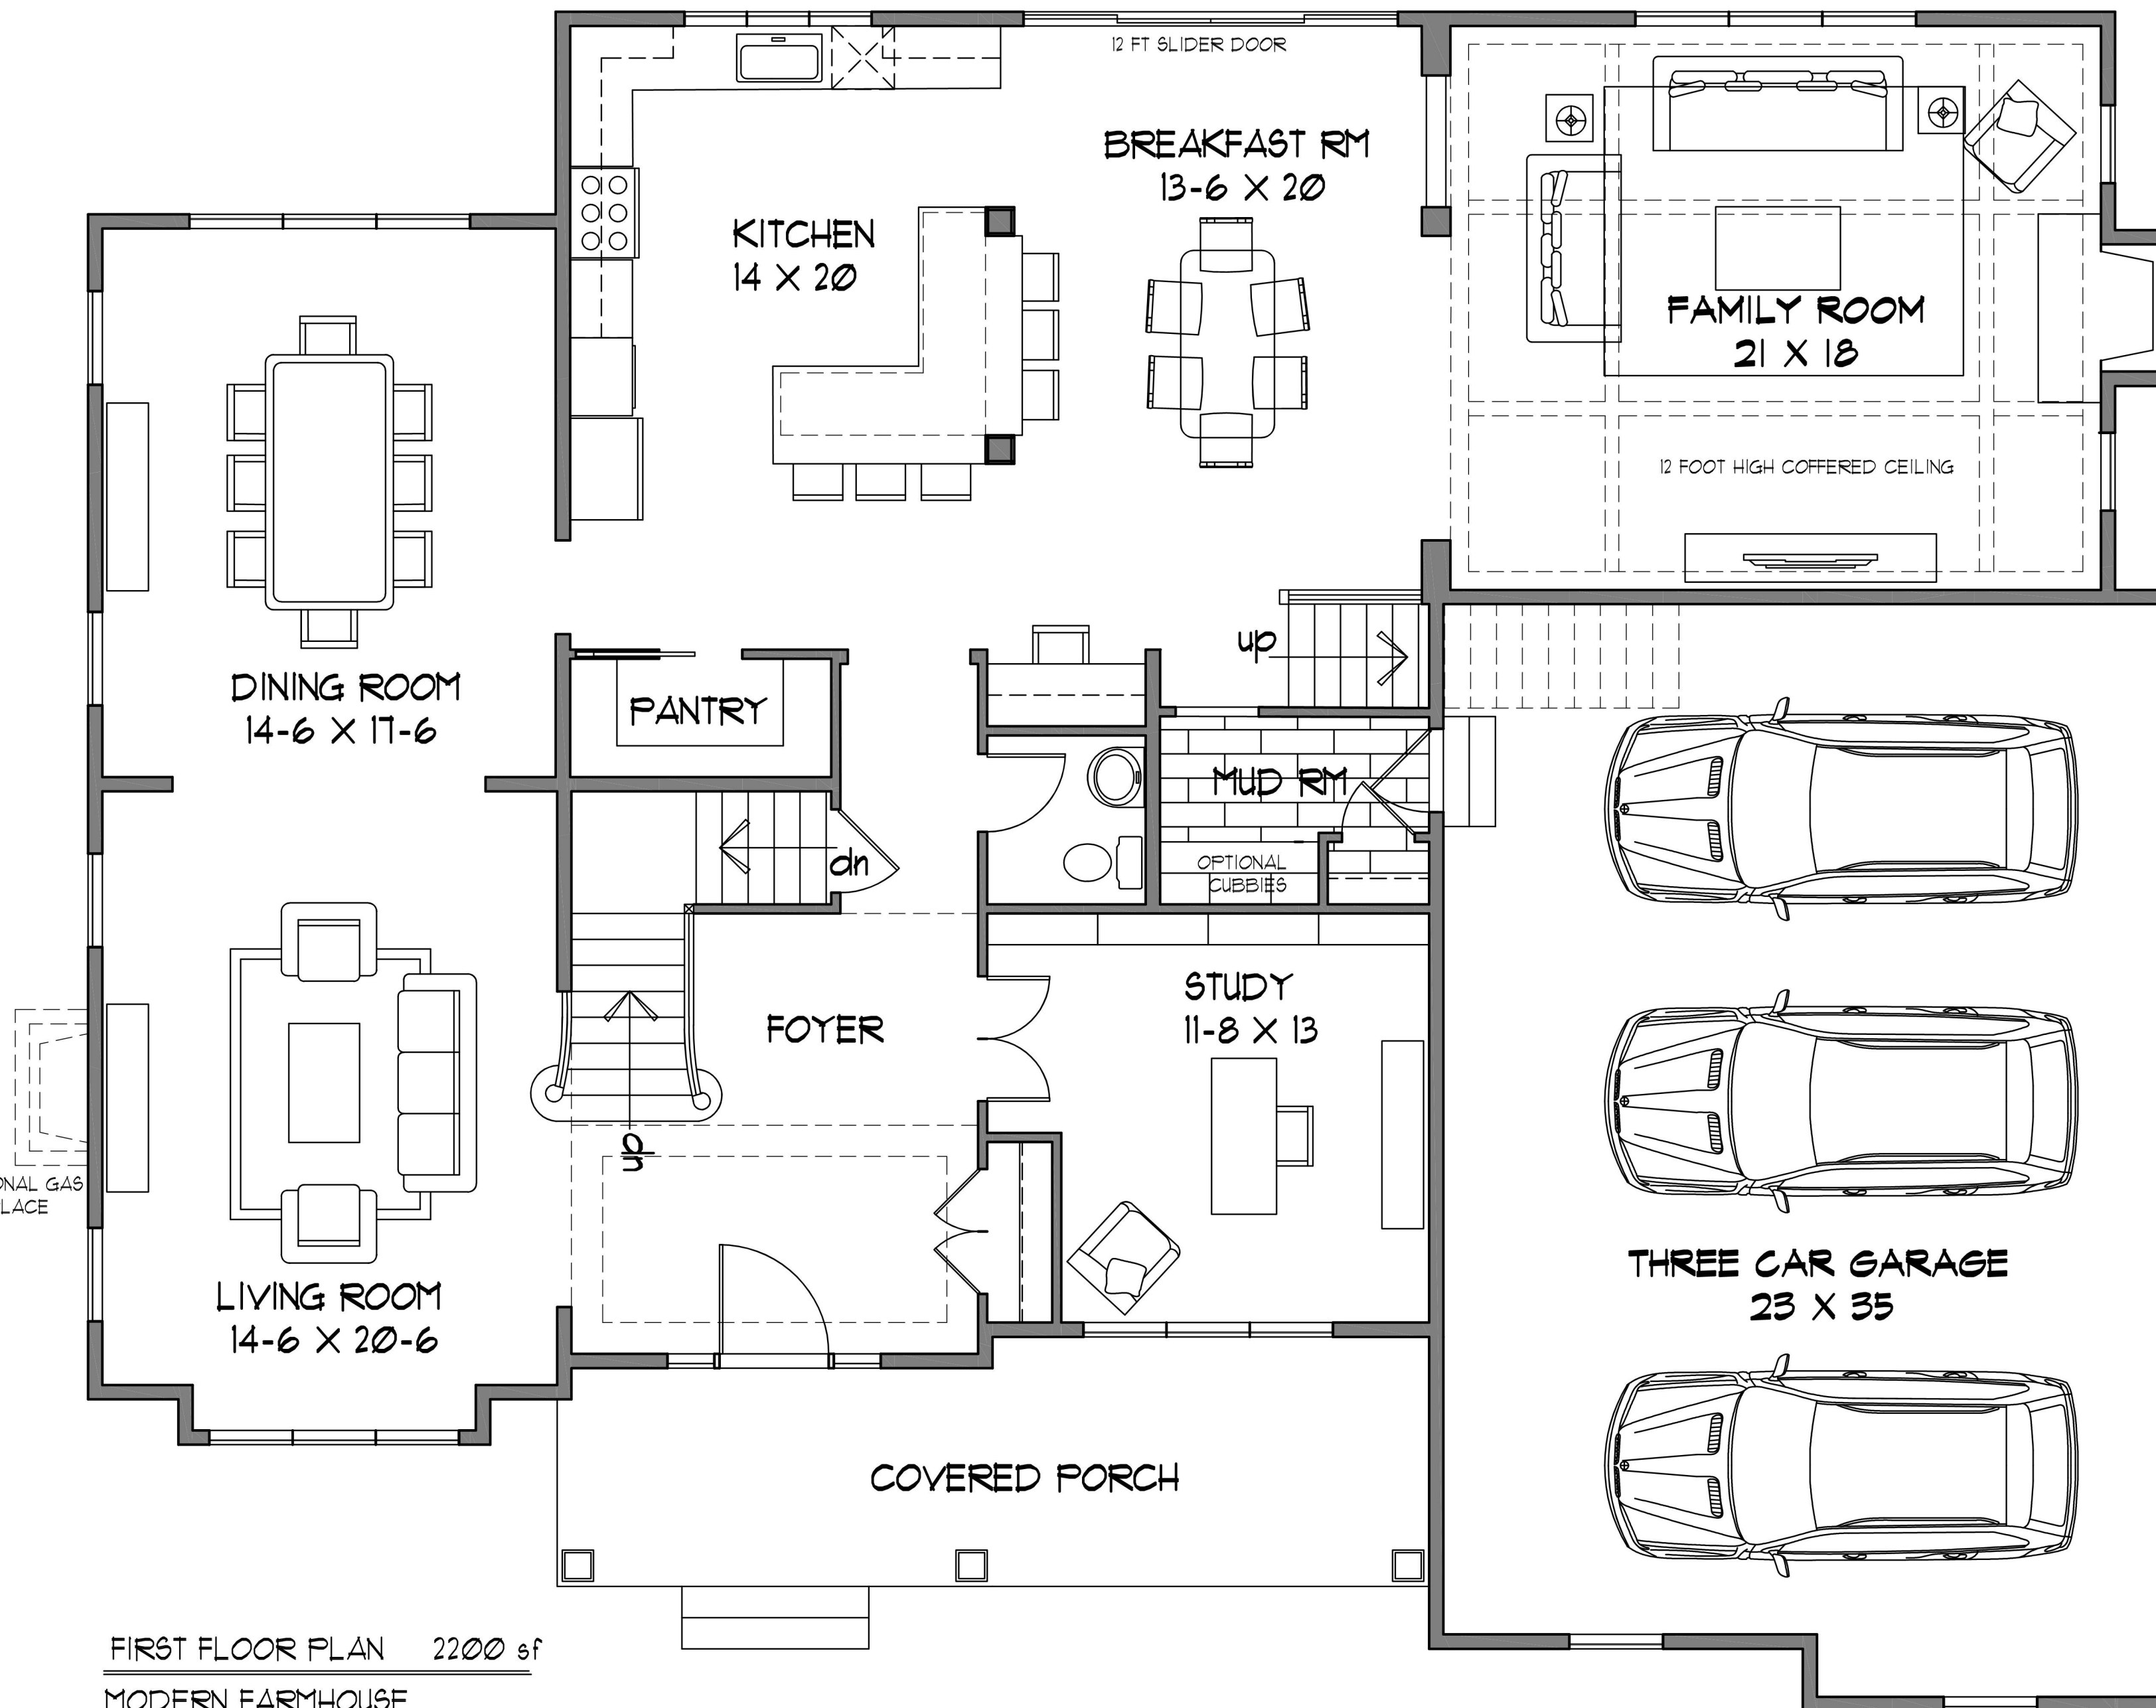

FIRST FLOOR PLAN 2210 sf  
TRADITIONAL

FIRST FLOOR PLAN 2200 sf  
MODERN FARMHOUSE

DATE: 1-5-2023  
 Berks Road, LLC  
 2044 Berks Road Worcestor ,Montgomery County, Pa

Floor Plan 4360sf

Floor Plans 4300sf